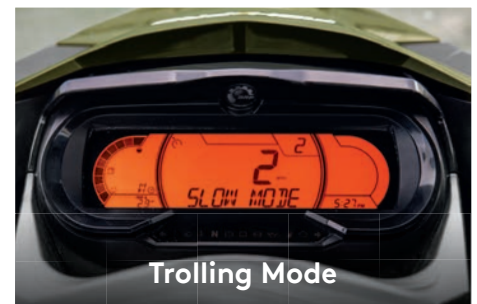

A top-of-the-line navigation, charting and fish-finding system using CHIRP technology for high definition images.

Fishing Seat

Optimized for ease of movement around the entire watercraft, and for better comfort and stability when facing sideways.

**LinQ™ Fishing Cooler &
(4X) Fishing Rod Holders**

A spacious, quick-attach fishing cooler designed for easy access and equipped with numerous convenient features.

**Extended Rear Platform with
2nd LinQ™ Attachment System**

Trolling Mode

Gives superior trolling control at low speeds without using the throttle - simply set, maintain and adjust as needed.